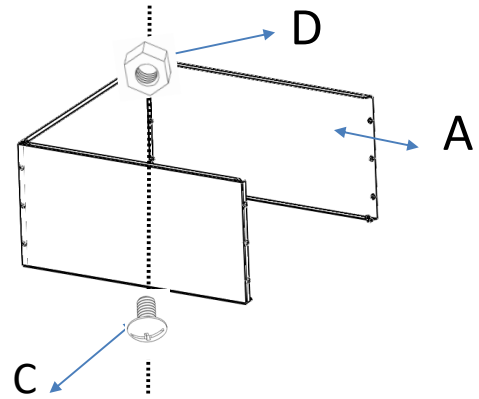

---

WOOD STORAGE

DØKKA

**MANUAL**

---

Part	Quantity	Description	Photo
A	4	Main board	
C	28	screw	

Part	Quantity	Description	Photo
B	8	Tripod board	
D	28	NUT	

Step 1

Connect the 2pcs main board(A) together with 3pcs screws(C) and 3pcs nuts (D).

Step 2

Connect the third main board (A) with 3pcs screws(C) and 3pcs nuts (D).

Step 3

Connect the fourth main board (A) with 6pcs screws(C) and 6pcs nuts (D).

Step 4

Connect 8pcs Tripod board (B) and the wood storage with 16pcs screws (C) and 16pcs nuts (D).

Now it is finished .You can enjoy it .