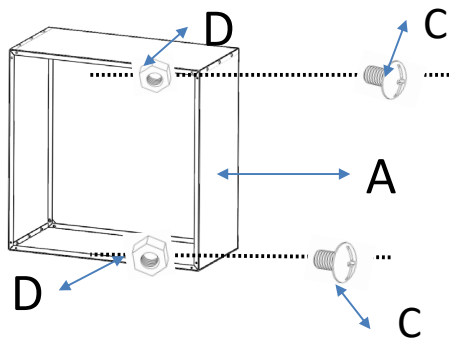

---

WOOD STORAGE

DØKKA

**MANUAL**

---

Part	Quantity	Description	Photo
A	4	Main board	
C	28	screw	

Part	Quantity	Description	Photo
B	8	Tripod board	
D	28	NUT	

Step 1

Connect the 2pcs main board(A) together with 3pcs screws(C) and 3pcs nuts (D).

Step 2

Connect the third main board (A) with 3pcs screws(C) and 3pcs nuts (D).

Step 3

Connect the fourth main board (A) with 6pcs screws(C) and 6pcs nuts (D).

Step 4

Connect 8pcs Tripod board (B) and the wood storage with 16pcs screws (C) and 16pcs nuts (D).

Now it is finished .You can enjoy it .