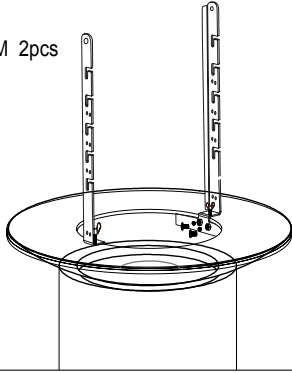

# ROTISSERIE SET

NL • MONTAGEHANDLEIDING •  
UK • ASSEMBLY INSTRUCTIONS •  
DE • MONTAGEANLEITUNG •  
FR • MANUEL DE L'UTILISATEUR •

DUTCH DESIGN

- A Stainless steel post(Left)
- B Stainless steel post(Right)
- C Stainless steel bracket
- D Grill top retaining rod L65cm
- E Roasting fork pole L70cm 2 pcs
- F Roasting fork pole wood handle 2 pcs
- G S-Hook
- H Two claw fork
- I Four claw fork
- J Limit stop collar
- K Motor
- L Motor support

- M  M6\*12mm 2 pcs
- N  M8\*30mm 2 pcs
- O  M6\*12mm 4 pcs
- P  M6 4 pcs
- Q  M6 4 pcs
- R  M8 4 pcs
- S  M8 4 pcs

- O M6\*12mm 4pcs
- P M6 4pcs
- Q M6 4pcs
- N M8\*30MM 2pcs

- R M8 4 pcs
- S M8 4 pcs