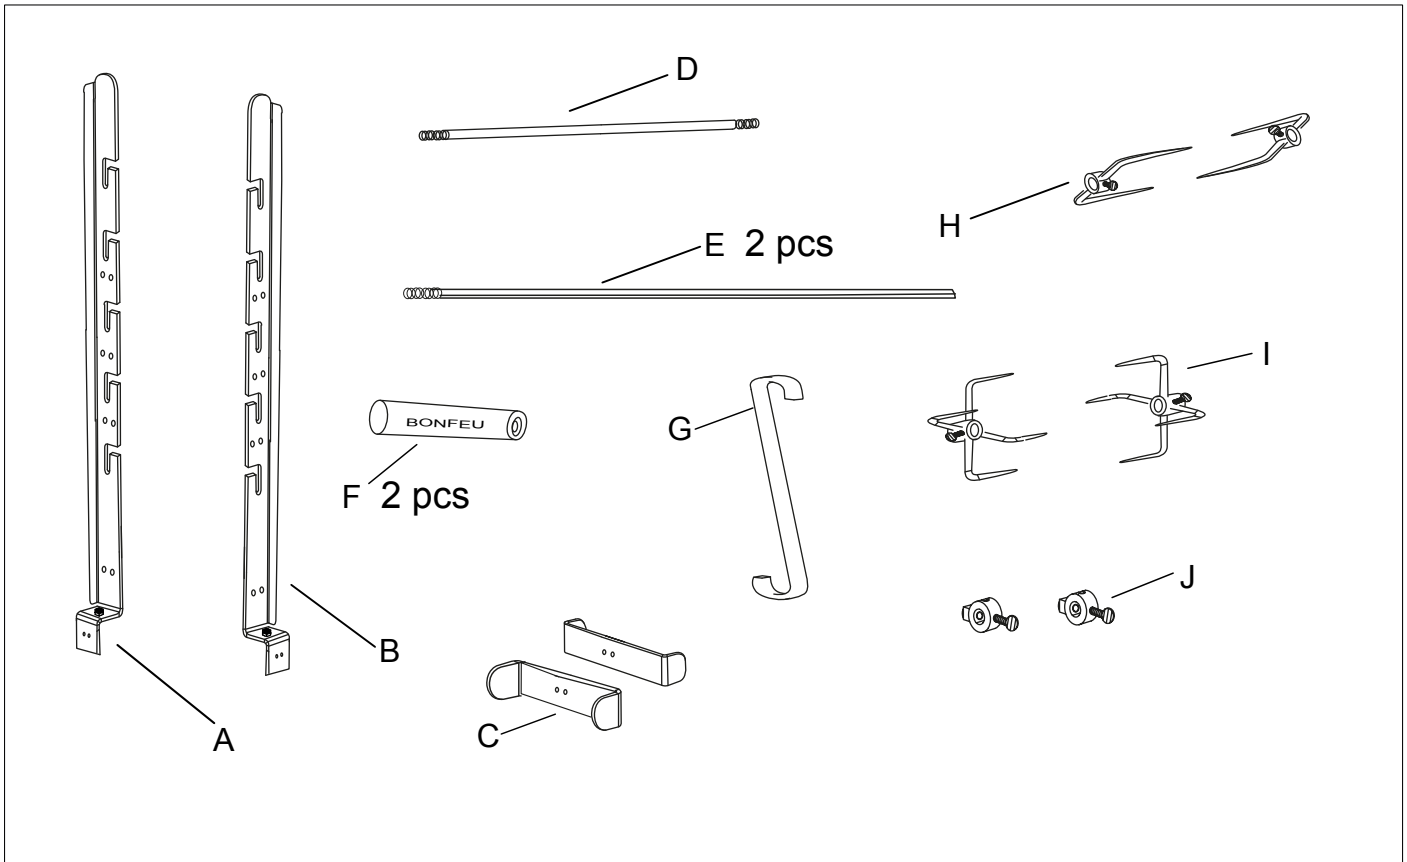

  
**BONFEU**  
ORIGINAL

# ROTISSERIE SET

NL • MONTAGEHANDLEIDING •  
UK • ASSEMBLY INSTRUCTIONS •  
DE • MONTAGEANLEITUNG •  
FR • MANUEL DE L'UTILISATEUR •

DUTCH DESIGN

- A Stainless steel post(Left)
- B Stainless steel post(Right)
- C Stainless steel bracket
- D Grill top retaining rod L65cm
- E Roasting fork pole L70cm 2 pcs
- F Roasting fork pole wood handle 2 pcs
- G S-Hook
- H Two claw fork
- I Four claw fork
- J Limit stop collar
- K Motor
- L Motor support

- M  M6\*12mm 2 pcs
- N  M8\*30mm 2 pcs
- O  M6\*12mm 4 pcs
- P  M6 4 pcs
- Q  M6 4 pcs
- R  M8 4 pcs
- S  M8 4 pcs

- O M6\*12mm 4pcs
- P M6 4pcs
- Q M6 4pcs
- N M8\*30MM 2pcs

- R M8 4 pcs
- S M8 4 pcs