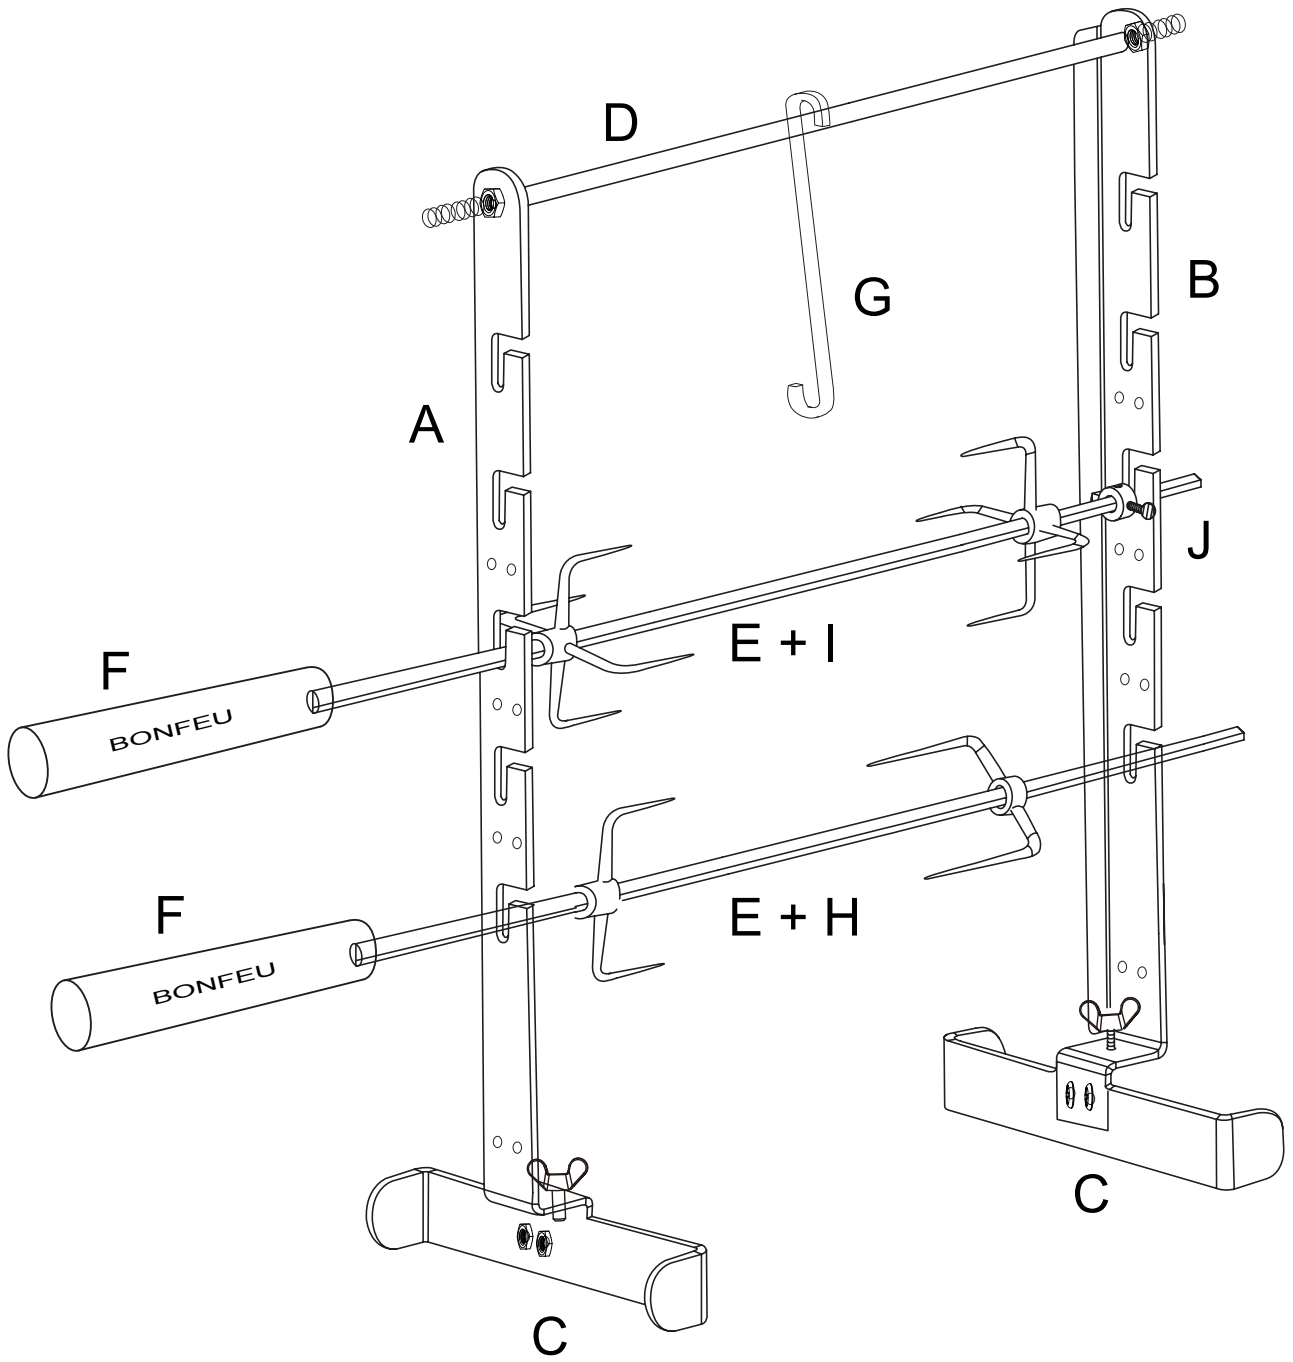

# ROTISSERIE SET

NL • MONTAGEHANDLEIDING •  
UK • ASSEMBLY INSTRUCTIONS •  
DE • MONTAGEANLEITUNG •  
FR • MANUEL DE L'UTILISATEUR •

DUTCH DESIGN

- A Stainless steel post(Left)
- B Stainless steel post(Right)
- C Stainless steel bracket
- D Grill top retaining rod L65cm
- E Roasting fork pole L70cm 2 pcs
- F Roasting fork pole wood handle 2 pcs
- G S-Hook
- H Two claw fork
- I Four claw fork
- J Limit stop collar
- K Motor
- L Motor support

- M  M6\*12mm 2 pcs
- N  M8\*30mm 2 pcs
- O  M6\*12mm 4 pcs
- P  M6 4 pcs
- Q  M6 4 pcs
- R  M8 4 pcs
- S  M8 4 pcs

- O M6\*12mm 4pcs
- P M6 4pcs
- Q M6 4pcs
- N M8\*30MM 2pcs

- R M8 4 pcs
- S M8 4 pcs